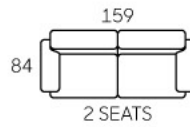

Max

- Modern Classic Design
- Leather / Fabric Upholstery
- High Backrest
- Pocket Spring Seats
- Solid Wood Legs
- Crystal Available
- Available in 3S, 2S & 1S

Pull Out Bedding System

Forrest

- Classic & Sophisticated
- Leather / Fabric Upholstery
- Pocket Spring Seats
- Pocket Spring Mattress
- Solid Wood Legs
- Crystal Available
- Available in 3S, 2S & 1S