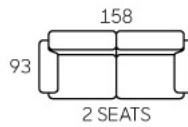

Hampton

- Classic & Elegant
- Leather / Fabric Upholstery
- Removable Seat Cushions
- Pocket Spring Seats
- Solid Wood Legs
- Crystal Available
- Available in 3S, 2S & 1S