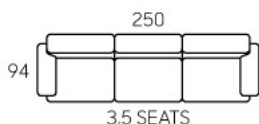

Harlow

- Daybed Design
- Leather / Fabric Upholstery
- High Backrest
- Pocket Spring Seats
- Solid Wood Legs
- Crystal Available
- Unique & Comfortable

Georgia

Cambridge

- Classic & Elegant
- Leather / Fabric Upholstery
- High Backrest
- Pocket Spring Seats
- Solid Wood Legs
- Crystal Available