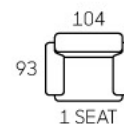

Alexandria

- Classic & Sophisticated
- Leather / Fabric Upholstery
- High Backrest Design

- Removable Seat Cushions
- Pocket Spring Seats

- Solid Wood Legs
- Crystal Available
- Available in 3S, 2S & 1S

Chelsea

- Classic & Sophisticated
- Leather / Fabric Upholstery
- High Backrest Design

- Pocket Spring Seats
- Solid Wood Legs
- Crystal Available
- Available in 3S, 2S & 1S