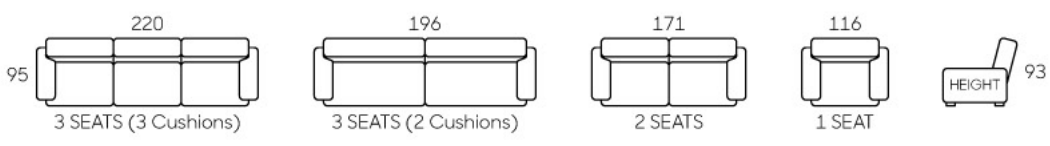

- Modern Design
- Leather / Fabric Upholstery
- High Backrest
- Solid Wood Legs
- Available In 3S(3C), 3S(2C), 2S & 1S

Sienna