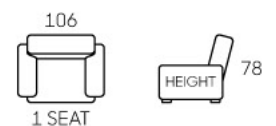

Charlotte

Durham

- Leather / Fabric Upholstery
- Removable Seat Cushions
- Seat Cushion Is Duck Feather

- Solid Wood Legs
- Crystal Available
- Available in 3S, 2S & 1S