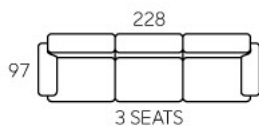

Jordan

- Classic & Elegant
- Leather / Fabric Upholstery
- Removable Seat Cushions
- Pocket Spring Seats
- Solid Wood Legs
- Crystal Available
- Available in 3S, 2S & 1S

Hampton

- Classic & Elegant
- Leather / Fabric Upholstery
- Removable Seat Cushions
- Pocket Spring Seats
- Solid Wood Legs
- Crystal Available
- Available in 3S, 2S & 1S