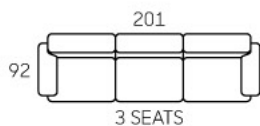

Camille

- Modern Classic Design
- Leather / Fabric Upholstery
- Pocket Spring Seats
- Solid Wood Legs
- Crystal Available
- Available in 3S, 2S & 1S

Liverpool

- Classic & Elegant
- Leather / Fabric Upholstery
- Removable Seat Cushions
- Pocket Spring Seats
- Solid Wood Legs
- Crystal Available
- Available in 3S, 2S & 1S