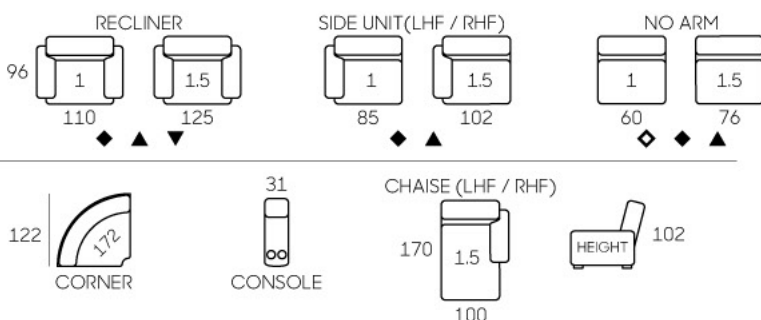

Southport

- Modern Design
- Modular Setting
- Recline Action
- High Backrest
- Leather / Fabric Upholstery
- Storage Console w/ Cup Holders
- Available In Many Setting

Broadbeach

No Recliner
 Manual Recliner
 Electric Recliner
 Electric Headrest
 Electric Lumbar
 Lift Mechanism