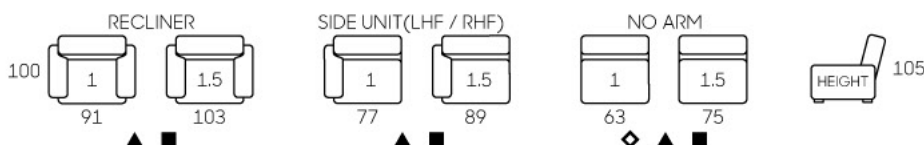

Gilbert

- No Recliner
- Manual Recliner
- ▲ Electric Recliner
- Electric Headrest
- Electric Lumbar
- ▼ Lift Mechanism