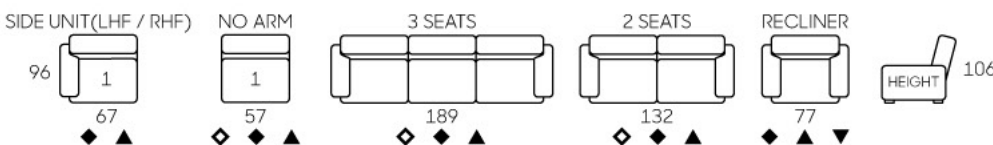

Andersen

- No Recliner
- Manual Recliner
- ▲ Electric Recliner
- Electric Headrest
- Electric Lumbar
- ▼ Lift Mechanism