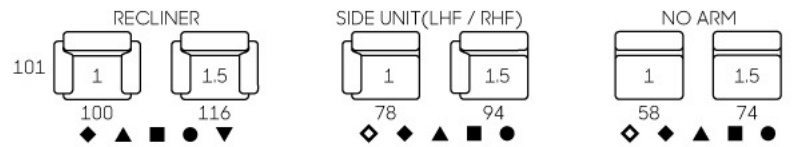

Kingscliff

- Modern Design
- High Loadability
- Leather / Fabric Upholstery
- High Backrest
- Recline Action
- Available In 3S, 2S & 1S

Carlton

No Recliner
 Manual Recliner
 Electric Recliner
 Electric Headrest
 Electric Lumbar
 Lift Mechanism