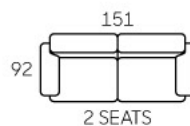

Camille

- Modern Classic Design
- Leather / Fabric Upholstery
- Pocket Spring Seats
- Solid Wood Legs
- Crystal Available
- Available in 3S, 2S & 1S

Liverpool

- Classic & Elegant
- Leather / Fabric Upholstery
- Removable Seat Cushions
- Pocket Spring Seats
- Solid Wood Legs
- Crystal Available
- Available in 3S, 2S & 1S