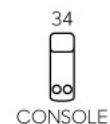

Brunswick

- Modern Design
- Leather / Fabric Upholstery

- Adjustable Headrest
- Solid Wood Legs

- Modern Design
- Leather / Fabric Upholstery

- Adjustable Headrest & Armrest
- Solid Wood Legs

Boston

- Modern Design
- Leather / Fabric Upholstery
- Optional Storage Console w/ Cupholders
- Adjustable Headrest
- Chrome Finished Steel Legs

Alexis