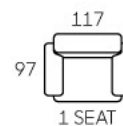

Jordan

- Classic & Elegant
- Leather / Fabric Upholstery
- Removable Seat Cushions
- Pocket Spring Seats
- Solid Wood Legs
- Crystal Available
- Available in 3S, 2S & 1S

Hampton

- Classic & Elegant
- Leather / Fabric Upholstery
- Removable Seat Cushions
- Pocket Spring Seats
- Solid Wood Legs
- Crystal Available
- Available in 3S, 2S & 1S