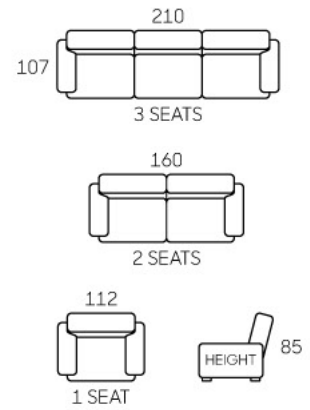

George

- Leather / Fabric Upholstery
- Removable Seat Cushions
- Pocket Spring Seats
- Solid Wood Legs
- Crystal Available
- Available in 3S, 2S & 1S

- Leather / Fabric Upholstery
- Removable Seat Cushions
- Pocket Spring Seats
- Solid Wood Legs
- Crystal Available
- Available in 3S, 2S & 1S

Charlston