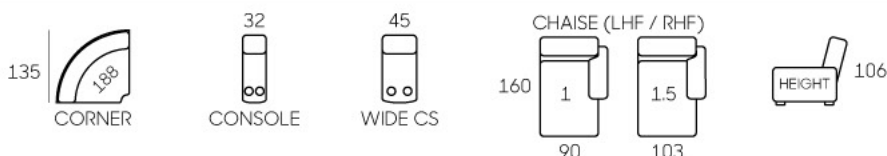

Kensington

No Recliner
 Manual Recliner
 Electric Recliner
 Electric Headrest
 Electric Lumbar
 Lift Mechanism