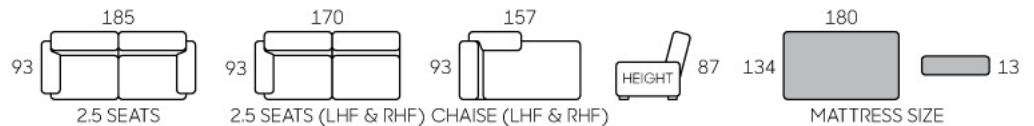

2.5 seats size sofa bed option available

Bowman Sofa Bed

Fresno

- Modern Design
- Leather / Fabric Upholstery
- Adjustable Headrest
- Storage Chaise
- Convert To Sofa Bed