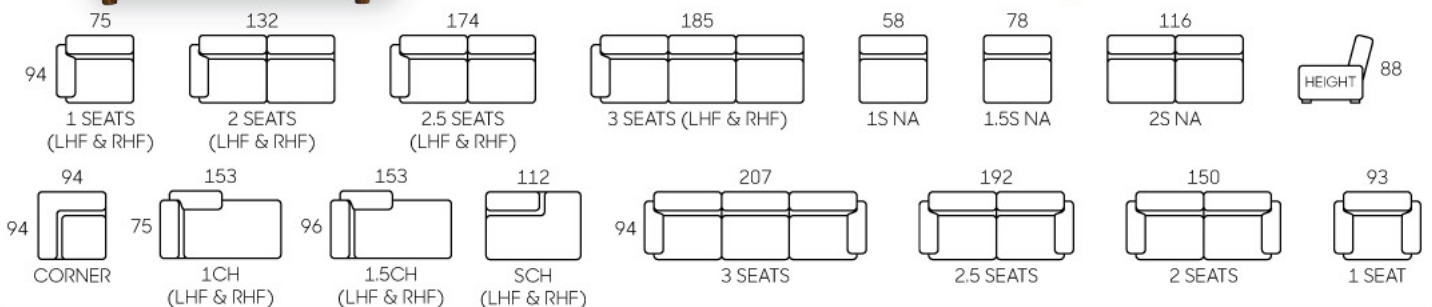

Norfolk

- Modern Design
- Leather / Fabric Upholstery
- High Backrest
- Solid Wood Legs
- Available In Many Setting

Birmingham

- Modern Design
- Leather / Fabric Upholstery
- Solid Wood Legs
- Removable Back Cushions (Zip Fastener)

- Modern Design
- Leather / Fabric Upholstery
- High Backrest
- Solid Wood Legs
- Available In Many Setting

Di Marco