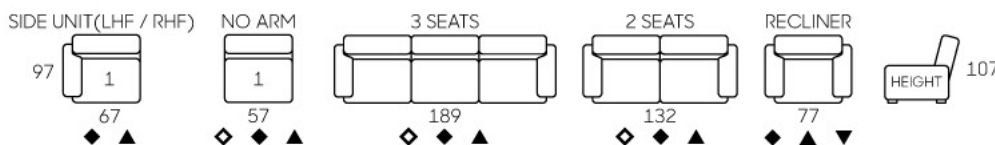

Carina

◆ No Recliner   ◆ Manual Recliner   ▲ Electric Recliner   ■ Electric Headrest   ● Electric Lumbar   ▼ Lift Mechanism