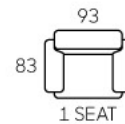

Chelsea

- Classic & Sophisticated
- Leather / Fabric Upholstery
- High Backrest Design

- Pocket Spring Seats
- Solid Wood Legs
- Crystal Available
- Available in 3S, 2S & 1S