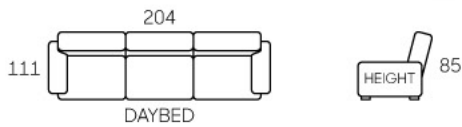

Vogue

- Modern Classic Design
- Leather / Fabric Upholstery
- Removable Seat Cushions

- Pocket Spring Seats
- Stainless Steel Legs
- Crystal Available
- Available in 3S, 2S & 1S

- Daybed Design
- Leather / Fabric Upholstery
- High Backrest
- Pocket Spring Seats
- Solid Wood Legs
- Crystal Available
- Unique & Comfortable