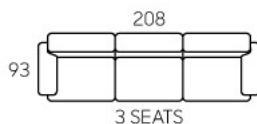

Alexandria

- Classic & Sophisticated
- Leather / Fabric Upholstery
- High Backrest Design

- Removable Seat Cushions
- Pocket Spring Seats

- Solid Wood Legs
- Crystal Available
- Available in 3S, 2S & 1S

Chelsea

- Classic & Sophisticated
- Leather / Fabric Upholstery
- High Backrest Design

- Pocket Spring Seats
- Solid Wood Legs
- Crystal Available
- Available in 3S, 2S & 1S