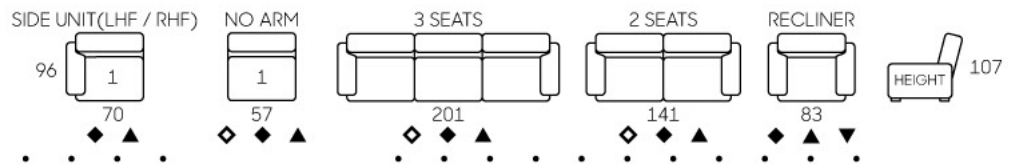

Hudson

- Modern Design
- Solid Wood Armrest
  (5 Colour Stains Choices)
- Leather / Fabric Upholstery
- High Backrest
- Recline Action
- Available In 3S, 2S & 1S
- Manual Swivel Recliner Available