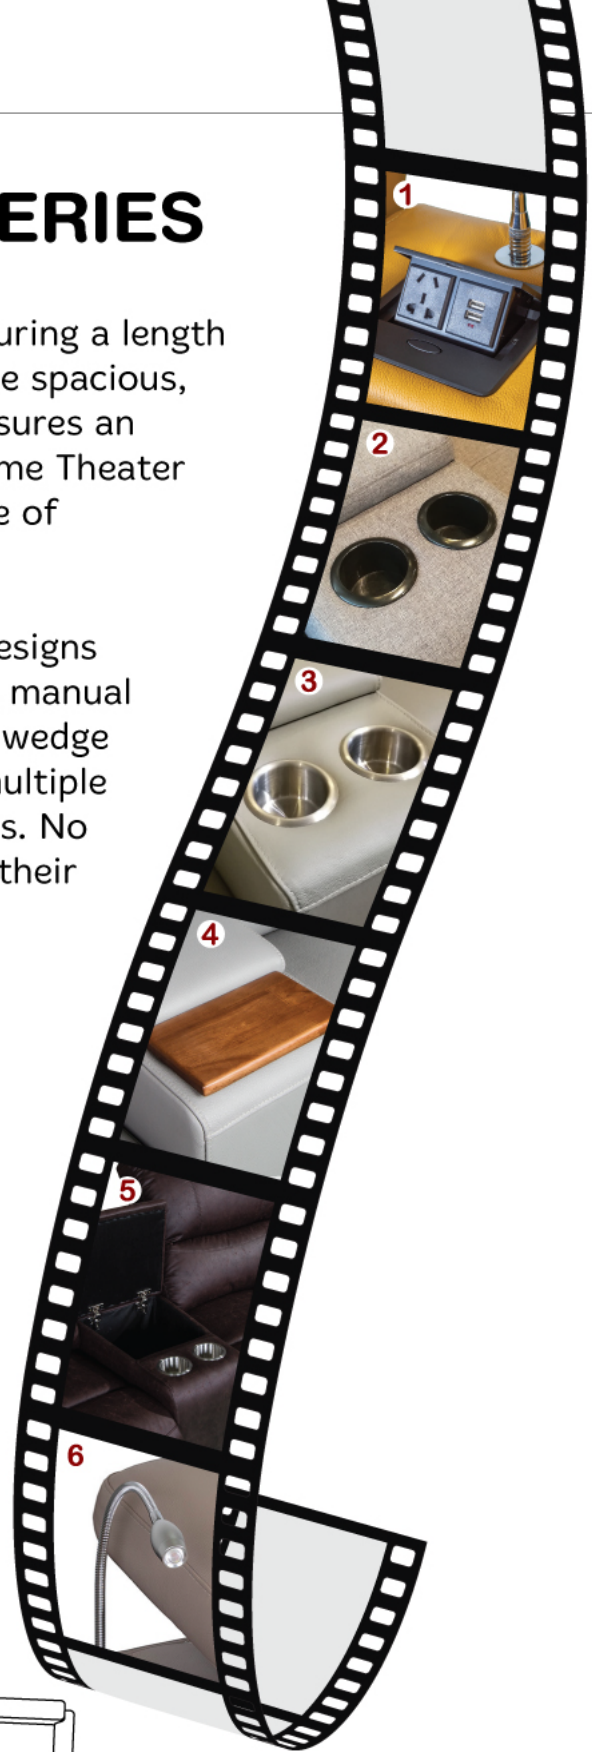

HOME THEATER SERIES

How many times do you move around during a length of a movie? A lot! But do not despair, the spacious, soft seats in Isella Home Theater will ensure an optimal movie experience. Our Isella Home Theater is completely customisable to fit the size of your room.

Choose between the wide selection of designs between high back or low back seatings, manual or automatic reclining seats, straight or wedge storage console box with an option of multiple cupholder colours and wooden table tops. No need to get up! Now everyone can keep their own giant bowl of popcorn or selected beverages within reach.

Optional Features:

1. Power Sockets & USB
2. Plastic Cup Holder
3. S.Steel Cup Holder
4. Wooden Tray
5. Console Storage
6. Reading Light