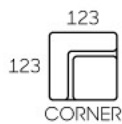

Santa Fe

- No Recliner
- Manual Recliner
- ▲ Electric Recliner
- Electric Headrest
- Electric Lumbar
- ▼ Lift Mechanism