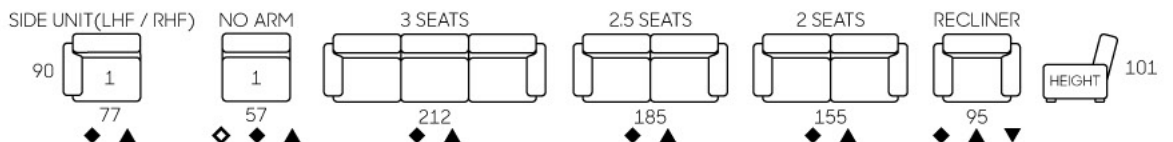

Arlo

- No Recliner
- Manual Recliner
- ▲ Electric Recliner
- Electric Headrest
- Electric Lumbar
- ▼ Lift Mechanism