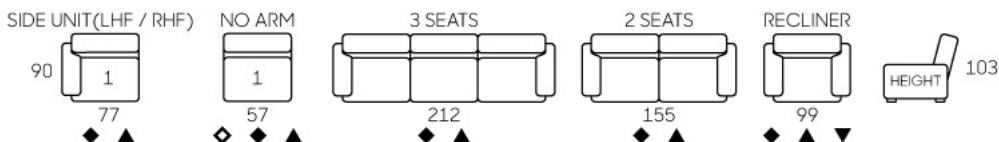

Adele

- No Recliner
- Manual Recliner
- ▲ Electric Recliner
- Electric Headrest
- Electric Lumbar
- ▼ Lift Mechanism