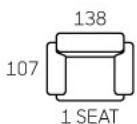

Forrest

- Classic & Sophisticated
- Leather / Fabric Upholstery
- Pocket Spring Seats
- Pocket Spring Mattress
- Solid Wood Legs
- Crystal Available
- Available in 3S, 2S & 1S