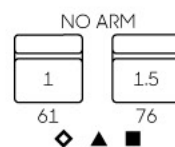

Santa Fe

- No Recliner
- Manual Recliner
- ▲ Electric Recliner
- Electric Headrest
- Electric Lumbar
- ▼ Lift Mechanism