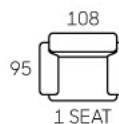

Essex

- Leather / Fabric Upholstery
- Removable Seat Cushions
- Pocket Spring Seats
- Solid Wood Legs
- Crystal Available
- Available in 3S, 2S & 1S