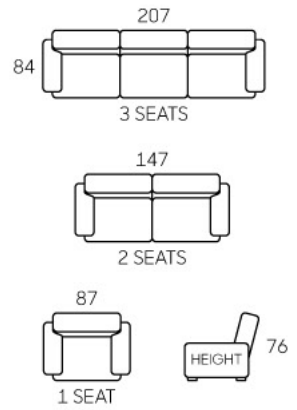

Vogue

- Modern Classic Design
- Leather / Fabric Upholstery
- Removable Seat Cushions

- Pocket Spring Seats
- Stainless Steel Legs
- Crystal Available
- Available in 3S, 2S & 1S

- Daybed Design
- Leather / Fabric Upholstery
- High Backrest
- Pocket Spring Seats
- Solid Wood Legs
- Crystal Available
- Unique & Comfortable

Harlow

- Daybed Design
- Leather / Fabric Upholstery
- High Backrest
- Pocket Spring Seats
- Solid Wood Legs
- Crystal Available
- Unique & Comfortable

Georgia