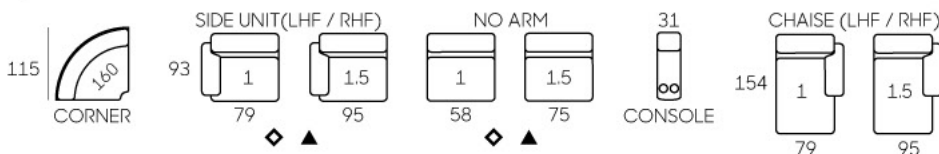

- Modern Design
- High Backrest
- Leather / Fabric Upholstery

- Powered Recliner w/ USB port
- Solid Wood Legs