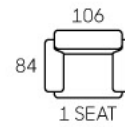

Max

- Modern Classic Design
- Leather / Fabric Upholstery
- High Backrest
- Pocket Spring Seats
- Solid Wood Legs
- Crystal Available
- Available in 3S, 2S & 1S

Pull Out Bedding System

Forrest

- Classic & Sophisticated
- Leather / Fabric Upholstery
- Pocket Spring Seats
- Pocket Spring Mattress
- Solid Wood Legs
- Crystal Available
- Available in 3S, 2S & 1S