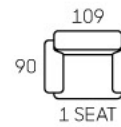

Liverpool

- Classic & Elegant
- Leather / Fabric Upholstery
- Removable Seat Cushions
- Pocket Spring Seats
- Solid Wood Legs
- Crystal Available
- Available in 3S, 2S & 1S