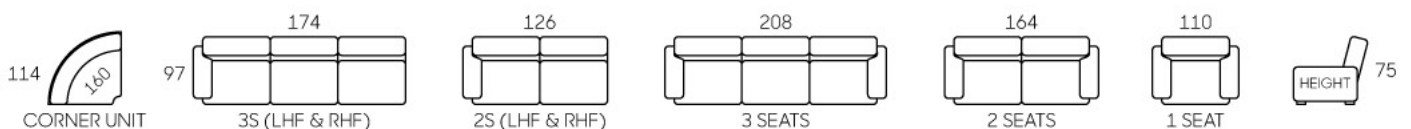

Manchester

- Classic & Elegant
- Leather / Fabric Upholstery
- Solid Wood Legs
- Crystal Available
- Button Seat / Removable Seat Cushions
- Pocket Spring Seats (Seat Cushion Ver.)
- Available in 3S, 2S, 1S & Corner Suite

Winchester

- Classic & Elegant
- Leather / Fabric Upholstery
- Removable Seat Cushions
- Pocket Spring Seats
- Solid Wood Legs
- Crystal Available
- Available in 3S, 2S, 1S & Corner Suite