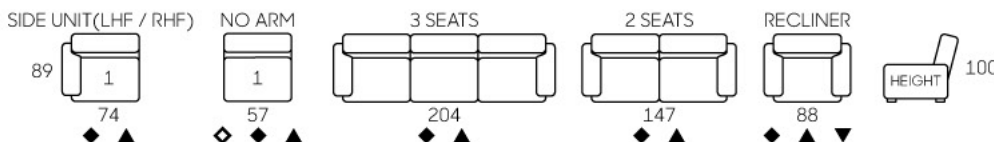

Kingscliff

- Modern Design
- High Loadability
- Leather / Fabric Upholstery
- High Backrest
- Recline Action
- Available In 3S, 2S & 1S

Carlton

No Recliner
 Manual Recliner
 Electric Recliner
 Electric Headrest
 Electric Lumbar
 Lift Mechanism