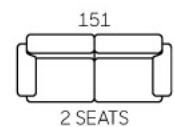

Charlotte

Durham

- Leather / Fabric Upholstery
- Removable Seat Cushions
- Seat Cushion Is Duck Feather

- Solid Wood Legs
- Crystal Available
- Available in 3S, 2S & 1S