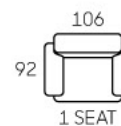

Camille

- Modern Classic Design
- Leather / Fabric Upholstery
- Pocket Spring Seats
- Solid Wood Legs
- Crystal Available
- Available in 3S, 2S & 1S

Liverpool

- Classic & Elegant
- Leather / Fabric Upholstery
- Removable Seat Cushions
- Pocket Spring Seats
- Solid Wood Legs
- Crystal Available
- Available in 3S, 2S & 1S