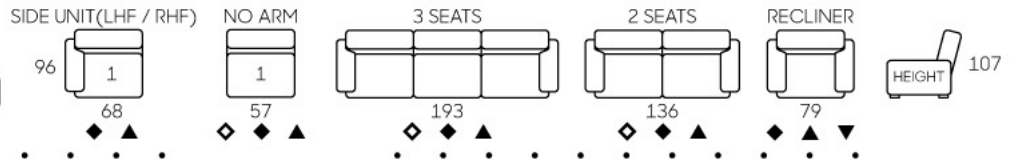

Newman

- Modern Design
- Modular Setting
- Recline Action
- High Backrest
- Leather / Fabric Upholstery
- Storage Console w/ Cup Holders
- Available In Many Setting