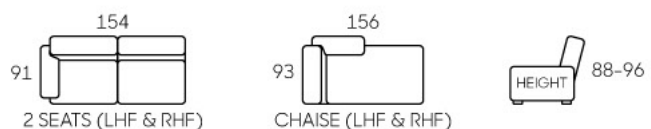

- Modern Design
- Leather / Fabric Upholstery
- High Backrest
- Solid Wood Legs
- Available In 3S, 2S & 1S

Mosman

- Modern Design
- Pocket Spring Sofa Bed
- Leather / Fabric Upholstery

- Storage Chaise
- Solid Wood Legs
- Available In 2.5S
- Removable Seat & Back Cushions

Bowman Sofa Bed

Fresno

- Modern Design
- Leather / Fabric Upholstery
- Adjustable Headrest
- Storage Chaise
- Convert To Sofa Bed