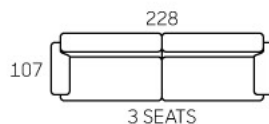

Forrest

- Classic & Sophisticated
- Leather / Fabric Upholstery
- Pocket Spring Seats
- Pocket Spring Mattress
- Solid Wood Legs
- Crystal Available
- Available in 3S, 2S & 1S