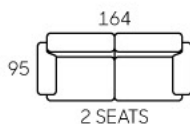

Essex

- Leather / Fabric Upholstery
- Removable Seat Cushions
- Pocket Spring Seats
- Solid Wood Legs
- Crystal Available
- Available in 3S, 2S & 1S