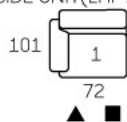

SIDE UNIT(LHF / RHF)