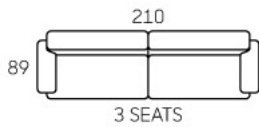

Brooklyn

- Classic & Elegant
- Leather / Fabric Upholstery
- Removable Seat Cushions
- Pocket Spring Seats
- Crystal Available
- Solid Wood Legs w/ Metal Castors
- Available in 3S, 2S & 1S