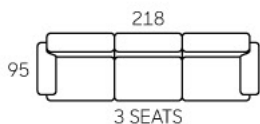

Essex

- Leather / Fabric Upholstery
- Removable Seat Cushions
- Pocket Spring Seats
- Solid Wood Legs
- Crystal Available
- Available in 3S, 2S & 1S