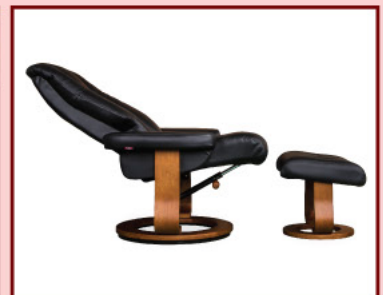

6. Galvanised metal for a longer lasting mechanism.
7. Bent rubberwood base to provides stability & durability.
8. Swivel actions lets you easily turn 360 degree.
9. Ottoman which can be used as a stool as well.

Highlight

Adjustable headrest, moulded foam seat & finest genuine leather for maximum comfort

Resistance control knob to guarantee you a smooth gliding action

Round wooden base comes with different colours of choice