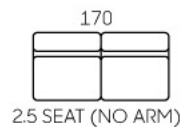

- Modern Design
- Leather / Fabric Upholstery
- Removable Arm Cushions
- Adjustable Headrest
- Chrome Finished Steel Legs

Soho

- Modern Design
- Leather / Fabric Upholstery
- Adjustable Headrest
- Comfy Deep Seating
- Solid Wood Legs
- Available in 3S, 2S & 1S

Adolphe

- Modern Design
- Leather / Fabric Upholstery
- Solid Structure & Steel Legs
- Removable Back Cushions (Zip Fastener)

Lyon