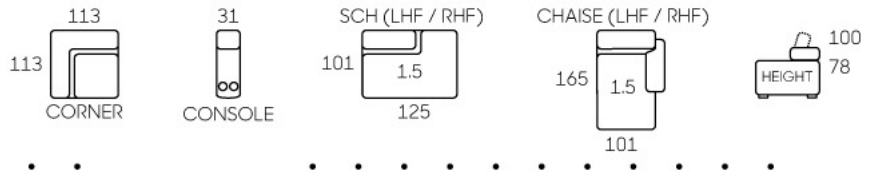

Miami

- Modern Design
- Leather / Fabric Upholstery
- Adjustable Headrest (Manual/Powered)
- Powered Recliner w/ USB port
- Stainless Steel Legs