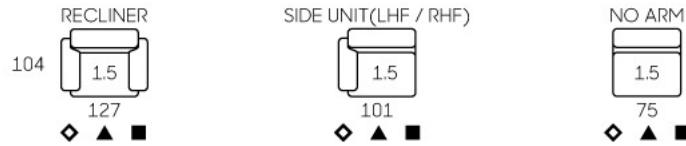

- Modern Design
- Leather / Fabric Upholstery
- Adjustable Headrest (Manual/Powered)
- Powered Recliner w/ USB port
- Stainless Steel Legs

Miami

- Modern Design
- Leather / Fabric Upholstery
- Adjustable Headrest (Manual/Powered)
- Powered Recliner w/ USB port
- Stainless Steel Legs

Phoenix

◆ No Recliner   ◆ Manual Recliner   ▲ Electric Recliner   ■ Electric Headrest   ● Electric Lumbar   ▼ Lift Mechanism