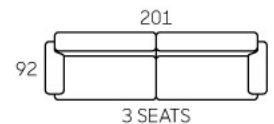

Charlotte

Durham

- Leather / Fabric Upholstery
- Removable Seat Cushions
- Seat Cushion Is Duck Feather

- Solid Wood Legs
- Crystal Available
- Available in 3S, 2S & 1S