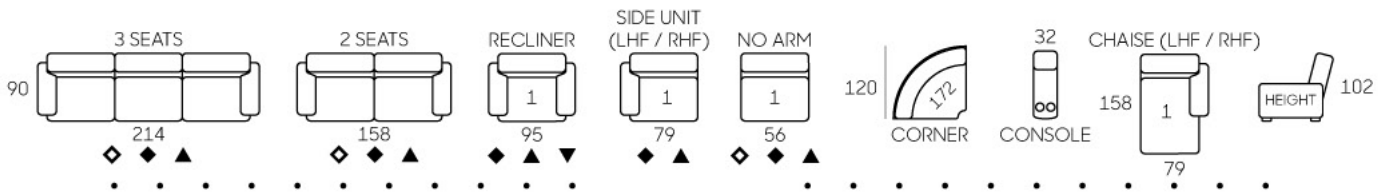

Southport

- Modern Design
- Modular Setting
- Recline Action
- High Backrest
- Leather / Fabric Upholstery
- Storage Console w/ Cup Holders
- Available In Many Setting

Broadbeach

No Recliner
 Manual Recliner
 Electric Recliner
 Electric Headrest
 Electric Lumbar
 Lift Mechanism