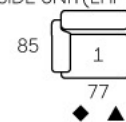

NO ARM

31

Rio

SIDE UNIT(LHF / RHF)

NO ARM

30

Portland

- Modern Design
- Recline Action
- High Backrest
- Leather / Fabric Upholstery
- Built In Cup Holder On Armrest
- Storage Console w/ Cup Holders