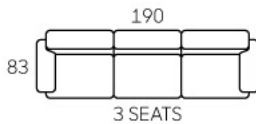

Chelsea

- Classic & Sophisticated
- Leather / Fabric Upholstery
- High Backrest Design

- Pocket Spring Seats
- Solid Wood Legs
- Crystal Available
- Available in 3S, 2S & 1S