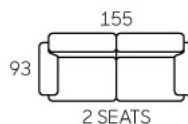

Alexandria

- Classic & Sophisticated
- Leather / Fabric Upholstery
- High Backrest Design

- Removable Seat Cushions
- Pocket Spring Seats

- Solid Wood Legs
- Crystal Available
- Available in 3S, 2S & 1S

Chelsea

- Classic & Sophisticated
- Leather / Fabric Upholstery
- High Backrest Design

- Pocket Spring Seats
- Solid Wood Legs
- Crystal Available
- Available in 3S, 2S & 1S