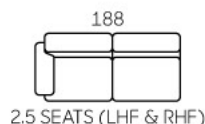

Brunswick

- Modern Design
- Leather / Fabric Upholstery

- Adjustable Headrest
- Solid Wood Legs

- Modern Design
- Leather / Fabric Upholstery

- Adjustable Headrest & Armrest
- Solid Wood Legs

Boston

- Modern Design
- Leather / Fabric Upholstery
- Optional Storage Console w/ Cupholders
- Adjustable Headrest
- Chrome Finished Steel Legs

Alexis