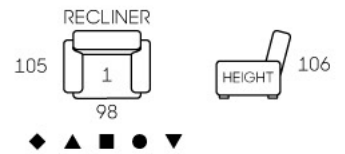

- Modern Design
- High Backrest
- Leather / Fabric Upholstery
- Powered Headrest & Recliner
- USB port On Controller
- Available In 3S, 2S & 1S

Columbus

- Modern Design
- High Backrest
- Leather / Fabric Upholstery

- Powered Recliner w/ USB port
- Solid Wood Legs

Sophia