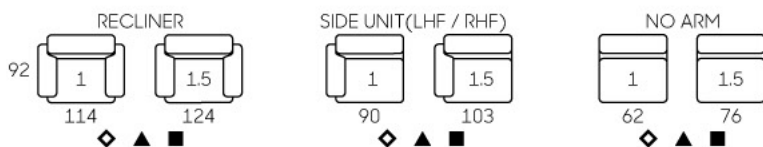

Kensington

No Recliner
 Manual Recliner
 Electric Recliner
 Electric Headrest
 Electric Lumbar
 Lift Mechanism