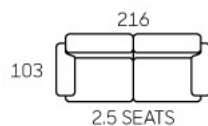

London

- Unique Design
- Leather / Fabric Upholstery
- High Backrest
- Button Seat
- Solid Wood Legs
- Crystal Available
- Available In 3S, 2.5S & 2S