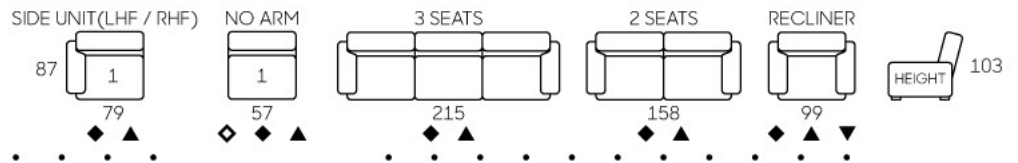

Camden

- Modern Classic Design
- High Loadability
- Leather / Fabric Upholstery

- High Backrest
- Recline Action
- Available In 3S, 2S & 1S