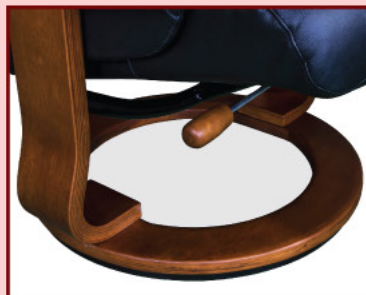

6. Galvanised metal for a longer lasting mechanism.
7. Bent rubberwood base to provides stability & durability.
8. Swivel actions lets you easily turn 360 degree.
9. Ottoman which can be used as a stool as well.

Highlight

Adjustable headrest, moulded foam seat & finest genuine leather for maximum comfort

Resistance control knob to guarantee you a smooth gliding action

Round wooden base comes with different colours of choice