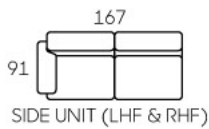

CHESTERFIELD

- Leather / Fabric Upholstery
- Removable Seat Cushions

- Pocket Spring Seats
- Comfy Deep Seating
- Crystal Available
- Solid Wood Legs w/ Metal Castors

Charlotte

Durham

- Leather / Fabric Upholstery
- Removable Seat Cushions
- Seat Cushion Is Duck Feather

- Solid Wood Legs
- Crystal Available
- Available in 3S, 2S & 1S