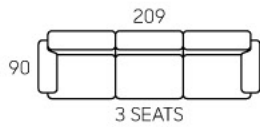

Liverpool

- Classic & Elegant
- Leather / Fabric Upholstery
- Removable Seat Cushions
- Pocket Spring Seats
- Solid Wood Legs
- Crystal Available
- Available in 3S, 2S & 1S