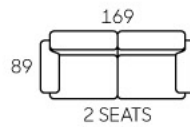

Brooklyn

- Classic & Elegant
- Leather / Fabric Upholstery
- Removable Seat Cushions
- Pocket Spring Seats
- Crystal Available
- Solid Wood Legs w/ Metal Castors
- Available in 3S, 2S & 1S