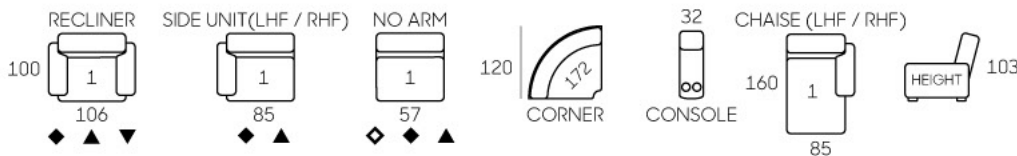

Newport

No Recliner
 Manual Recliner
 Electric Recliner
 Electric Headrest
 Electric Lumbar
 Lift Mechanism