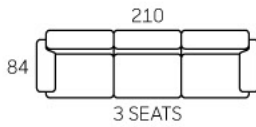

Max

- Modern Classic Design
- Leather / Fabric Upholstery
- High Backrest
- Pocket Spring Seats
- Solid Wood Legs
- Crystal Available
- Available in 3S, 2S & 1S

Pull Out Bedding System

Forrest

- Classic & Sophisticated
- Leather / Fabric Upholstery
- Pocket Spring Seats
- Pocket Spring Mattress
- Solid Wood Legs
- Crystal Available
- Available in 3S, 2S & 1S