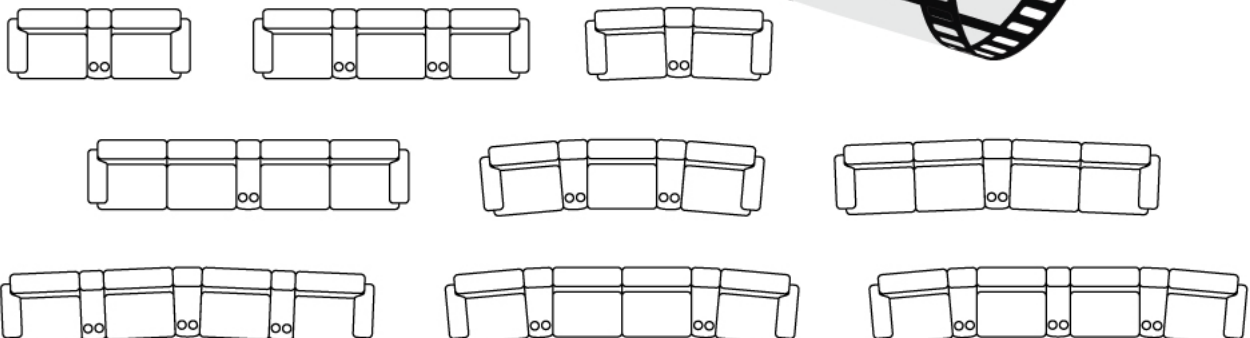

Create Your Own Design

Home Theater Seating Combination: Console & Wedge