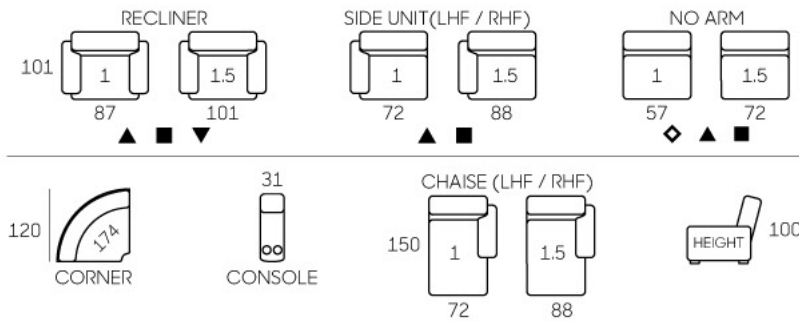

Reading light & International power sockets