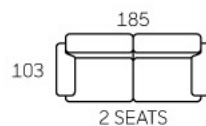

London

- Unique Design
- Leather / Fabric Upholstery
- High Backrest
- Button Seat
- Solid Wood Legs
- Crystal Available
- Available In 3S, 2.5S & 2S