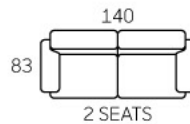

Chelsea

- Classic & Sophisticated
- Leather / Fabric Upholstery
- High Backrest Design

- Pocket Spring Seats
- Solid Wood Legs
- Crystal Available
- Available in 3S, 2S & 1S