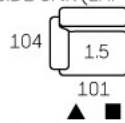

Houston

SIDE UNIT(LHF / RHF)