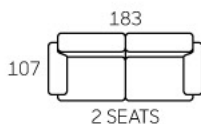

Forrest

- Classic & Sophisticated
- Leather / Fabric Upholstery
- Pocket Spring Seats
- Pocket Spring Mattress
- Solid Wood Legs
- Crystal Available
- Available in 3S, 2S & 1S