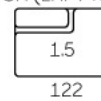

- Storage Console
- Cup Holders
- Reading light & Power sockets

Available In Many Setting

Houston

SIDE UNIT(LHF / RHF)

NO ARM

31

SCH (LHF / RHF)

113