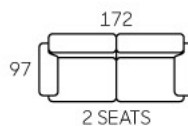

Jordan

- Classic & Elegant
- Leather / Fabric Upholstery
- Removable Seat Cushions
- Pocket Spring Seats
- Solid Wood Legs
- Crystal Available
- Available in 3S, 2S & 1S

Hampton

- Classic & Elegant
- Leather / Fabric Upholstery
- Removable Seat Cushions
- Pocket Spring Seats
- Solid Wood Legs
- Crystal Available
- Available in 3S, 2S & 1S