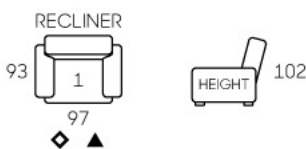

- Modern Design
- High Backrest
- Leather / Fabric Upholstery
- Powered Headrest & Recliner
- USB port On Controller
- Available In 3S, 2S & 1S

Columbus

- Modern Design
- High Backrest
- Leather / Fabric Upholstery

- Powered Recliner w/ USB port
- Solid Wood Legs

Sophia