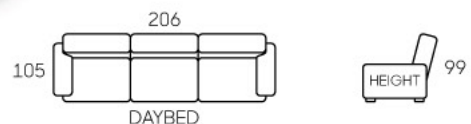

Vogue

- Modern Classic Design
- Leather / Fabric Upholstery
- Removable Seat Cushions

- Pocket Spring Seats
- Stainless Steel Legs
- Crystal Available
- Available in 3S, 2S & 1S

- Daybed Design
- Leather / Fabric Upholstery
- High Backrest
- Pocket Spring Seats
- Solid Wood Legs
- Crystal Available
- Unique & Comfortable

Harlow

- Daybed Design
- Leather / Fabric Upholstery
- High Backrest
- Pocket Spring Seats
- Solid Wood Legs
- Crystal Available
- Unique & Comfortable

Georgia