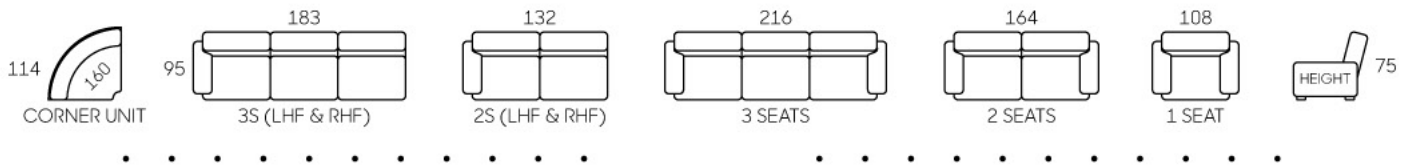

Winchester

- Classic & Elegant
- Leather / Fabric Upholstery
- Removable Seat Cushions
- Pocket Spring Seats
- Solid Wood Legs
- Crystal Available
- Available in 3S, 2S, 1S & Corner Suite