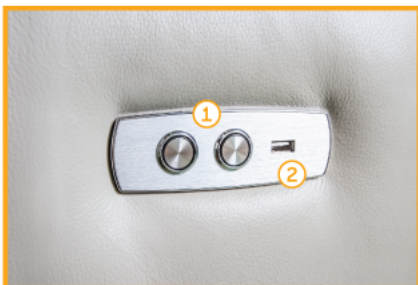

POWER PLUS SYSTEM

The Power Plus system permits automatic adjustment of the support to your neck and lumbar region, allowing you to read or watch TV in comfort.

The Power Plus system offers full adjustability for ultimate head and neck comfort, our headrest can be tilted forward to 120° and suitable for any body sizes.

Not forgetting the Power Lumbar support, you can adjust your desire comfort with a push of a button to act as an extra bolster for your lower back.

With our new control panel, it comes with an easy access toggle switch with a built in USB charging port for convenient access for your phone, tablets and other compatible devices . The new control also comes with a home button which offers a one touch return to close position.

Our Power Plus system is available on a variety of recliner, loveseat, sofa or modular. We also customise lift chair to come in single or dual motor, available with selected models.

Design for comfort. Made to last.

3 Types Of Controller

1. Power recline control
2. USB port outlet