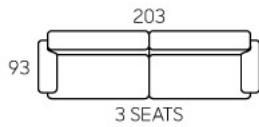

Hampton

- Classic & Elegant
- Leather / Fabric Upholstery
- Removable Seat Cushions
- Pocket Spring Seats
- Solid Wood Legs
- Crystal Available
- Available in 3S, 2S & 1S