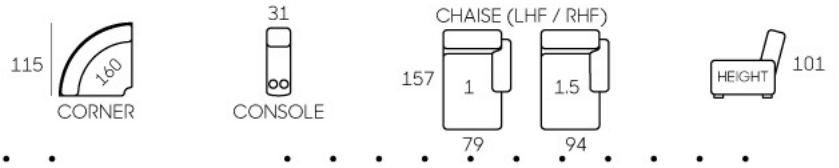

Kingscliff

- Modern Design
- High Loadability
- Leather / Fabric Upholstery
- High Backrest
- Recline Action
- Available In 3S, 2S & 1S

Carlton

No Recliner
 Manual Recliner
 Electric Recliner
 Electric Headrest
 Electric Lumbar
 Lift Mechanism