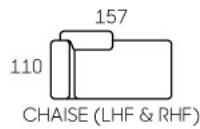

CHESTERFIELD

- Leather / Fabric Upholstery
- Removable Seat Cushions

- Pocket Spring Seats
- Comfy Deep Seating
- Crystal Available
- Solid Wood Legs w/ Metal Castors

Charlotte

Durham

- Leather / Fabric Upholstery
- Removable Seat Cushions
- Seat Cushion Is Duck Feather

- Solid Wood Legs
- Crystal Available
- Available in 3S, 2S & 1S