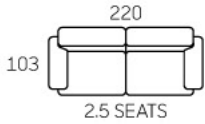

Brunswick

- Modern Design
- Leather / Fabric Upholstery

- Adjustable Headrest
- Solid Wood Legs

- Modern Design
- Leather / Fabric Upholstery

- Adjustable Headrest & Armrest
- Solid Wood Legs

Boston

- Modern Design
- Leather / Fabric Upholstery
- Optional Storage Console w/ Cupholders
- Adjustable Headrest
- Chrome Finished Steel Legs

Alexis