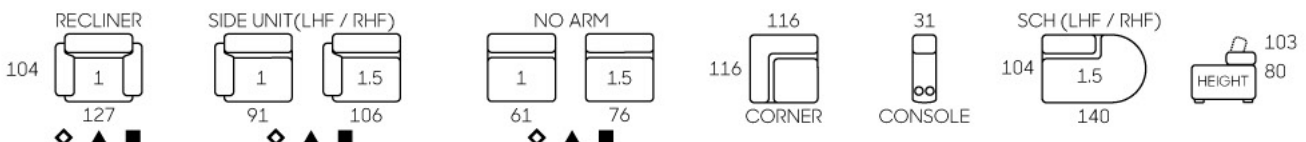

◆ No Recliner
◆ Manual Recliner
▲ Electric Recliner
■ Electric Headrest
● Electric Lumbar
▼ Lift Mechanism