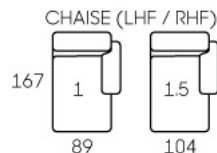

Santa Fe

- No Recliner
- Manual Recliner
- ▲ Electric Recliner
- Electric Headrest
- Electric Lumbar
- ▼ Lift Mechanism