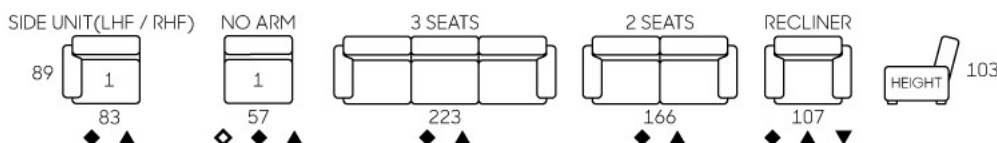

- Armrest Decoration -
Studs, Wood Panel or Plain Arm Available

Camden

- Modern Classic Design
- High Loadability
- Leather / Fabric Upholstery

- High Backrest
- Recline Action
- Available In 3S, 2S & 1S