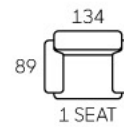

Brooklyn

- Classic & Elegant
- Leather / Fabric Upholstery
- Removable Seat Cushions
- Pocket Spring Seats
- Crystal Available
- Solid Wood Legs w/ Metal Castors
- Available in 3S, 2S & 1S