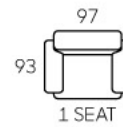

Hampton

- Classic & Elegant
- Leather / Fabric Upholstery
- Removable Seat Cushions
- Pocket Spring Seats
- Solid Wood Legs
- Crystal Available
- Available in 3S, 2S & 1S