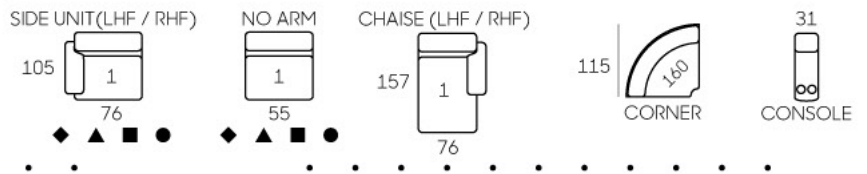

- Modern Design
- High Backrest
- Leather / Fabric Upholstery
- Powered Headrest & Recliner
- USB port On Controller
- Available In 3S, 2S & 1S

Columbus

- Modern Design
- High Backrest
- Leather / Fabric Upholstery

- Powered Recliner w/ USB port
- Solid Wood Legs

Sophia