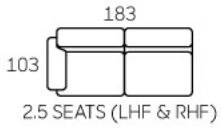

Brunswick

- Modern Design
- Leather / Fabric Upholstery

- Adjustable Headrest
- Solid Wood Legs

- Modern Design
- Leather / Fabric Upholstery

- Adjustable Headrest & Armrest
- Solid Wood Legs

Boston

- Modern Design
- Leather / Fabric Upholstery
- Optional Storage Console w/ Cupholders
- Adjustable Headrest
- Chrome Finished Steel Legs

Alexis