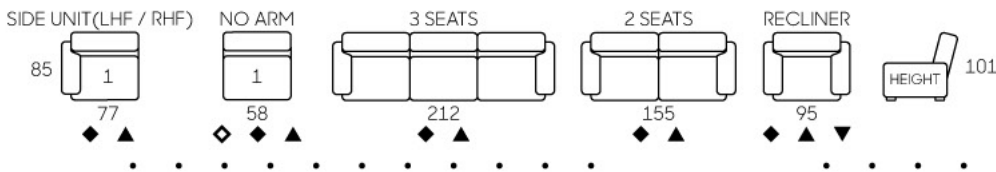

Adele

- ◆ No Recliner
- ◆ Manual Recliner
- ▲ Electric Recliner
- Electric Headrest
- Electric Lumbar
- ▼ Lift Mechanism

Built in cup holder for your convenient

- Modern Design
- High Loadability
- Recline Action
- High Backrest
- Leather / Fabric Upholstery
- Built In Cup Holder On Armrest
- Available In 3S, 2S, 1S & Home Theater Setting