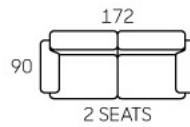

Liverpool

- Classic & Elegant
- Leather / Fabric Upholstery
- Removable Seat Cushions
- Pocket Spring Seats
- Solid Wood Legs
- Crystal Available
- Available in 3S, 2S & 1S